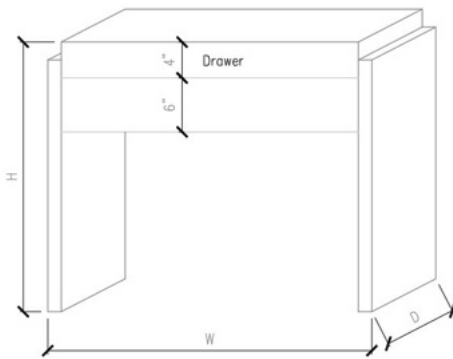

Shown in: 42" Bianco Ottico and Cersed White Oak

K O N S T A N T □ H O M E

Konstanthome.com | info@konstanthome.com

Shown in: 36" Bianco Ottico and Brown-Black

Desk

36" W x 20" D x 30" H
 42" W x 20" D x 30" H